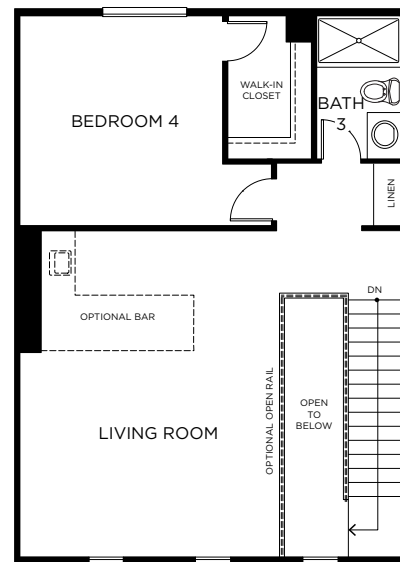

COPPERLEAF
 IronRidge

PLAN SIX
 4 Bedroom
 3.5 Bath
 Approx. 2,346 Sq. Ft.

FIRST FLOOR

SECOND FLOOR

THIRD FLOOR

8B

COPPERLEAF
IronRidge