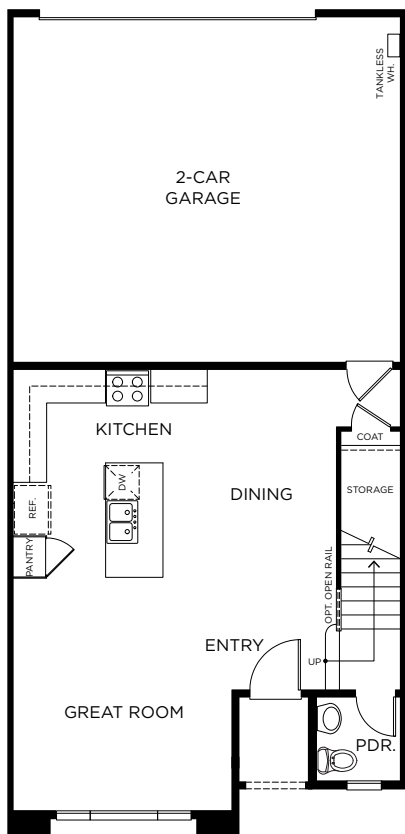

COPPERLEAF
 IronRidge

PLAN SIX
 4 Bedroom
 3.5 Bath
 Approx. 2,346 Sq. Ft.

FIRST FLOOR

SECOND FLOOR

THIRD FLOOR

8B

COPPERLEAF
IronRidge