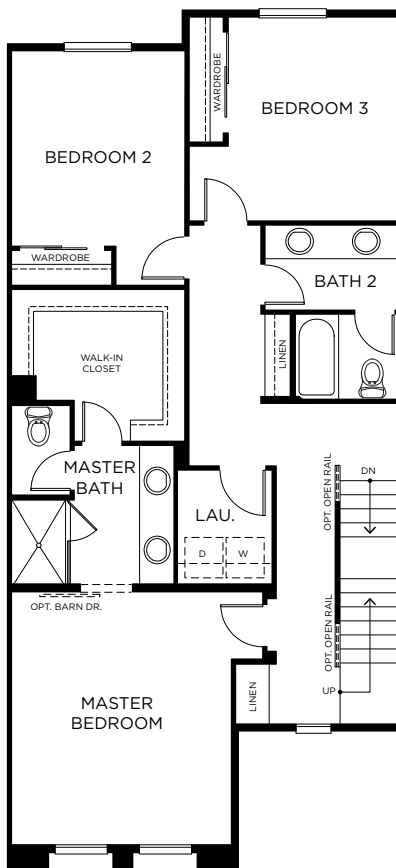

COPPERLEAF
 IronRidge

PLAN SIX
 4 Bedroom
 3.5 Bath
 Approx. 2,346 Sq. Ft.

FIRST FLOOR

SECOND FLOOR

THIRD FLOOR

8B

COPPERLEAF
IronRidge