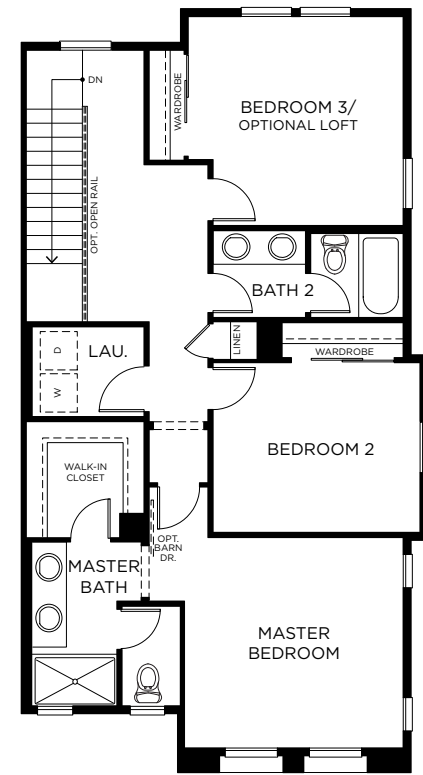

COPPERLEAF
 IronRidge

PLAN FIVE

4 Bedroom
 3.5 Bath
 Approx. 2,115 Sq. Ft.

FIRST FLOOR

SECOND FLOOR

THIRD FLOOR

8A

COPPERLEAF
IronRidge