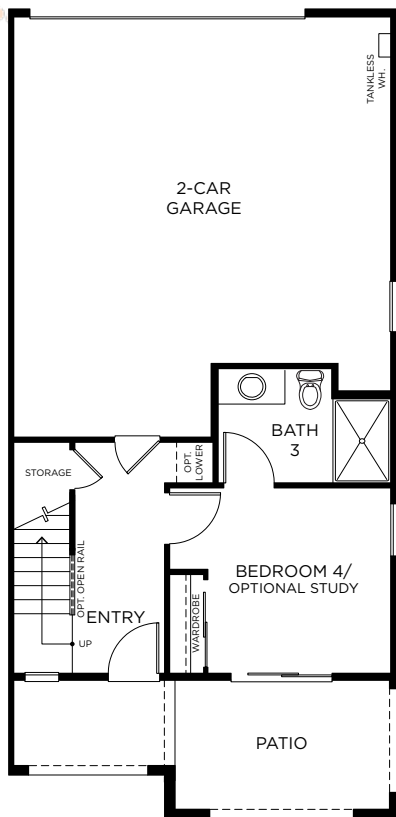

COPPERLEAF
 IronRidge

PLAN FIVE

4 Bedroom
 3.5 Bath
 Approx. 2,115 Sq. Ft.

FIRST FLOOR

SECOND FLOOR

THIRD FLOOR

8A

COPPERLEAF
IronRidge