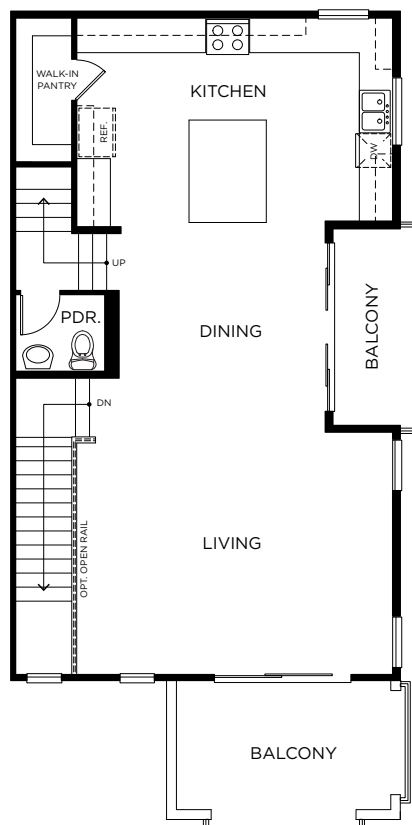

COPPERLEAF
 IronRidge

PLAN FIVE

4 Bedroom
 3.5 Bath
 Approx. 2,115 Sq. Ft.

FIRST FLOOR

SECOND FLOOR

THIRD FLOOR

8A

COPPERLEAF
IronRidge