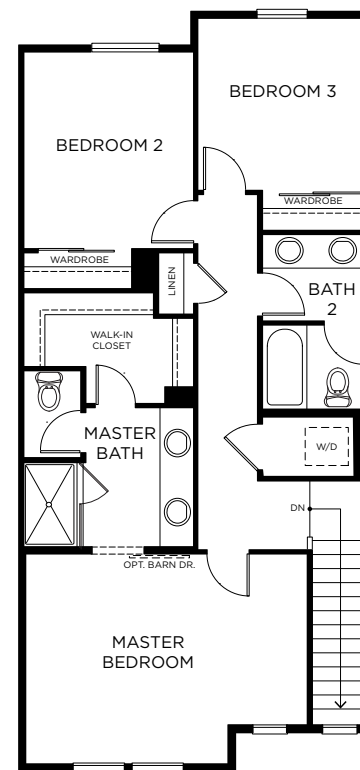

COPPERLEAF
 IronRidge

PLAN FOUR

3 Bedroom
 3.5 Bath
 Approx. 2,073 Sq. Ft.

FIRST FLOOR

SECOND FLOOR

THIRD FLOOR

7C

COPPERLEAF
IronRidge