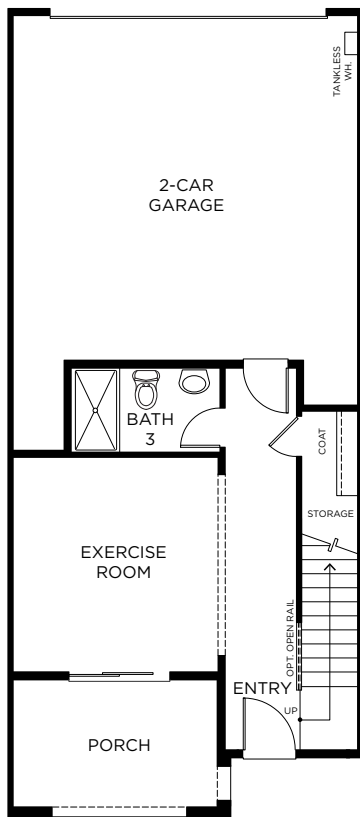

COPPERLEAF
 IronRidge

PLAN FOUR

3 Bedroom
 3.5 Bath
 Approx. 2,073 Sq. Ft.

FIRST FLOOR

SECOND FLOOR

THIRD FLOOR

7C

COPPERLEAF
IronRidge