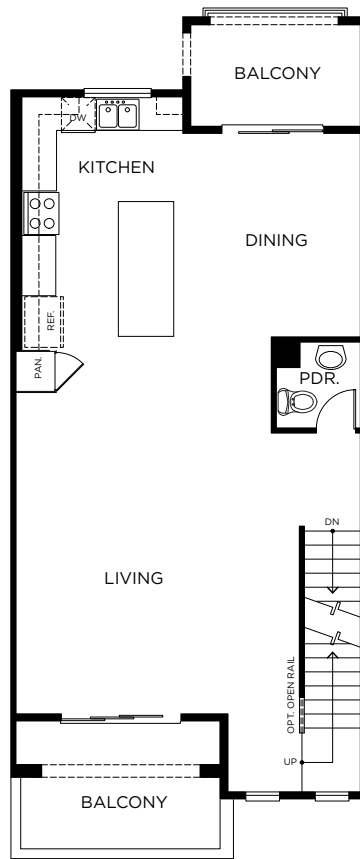

COPPERLEAF
 IronRidge

PLAN FOUR

3 Bedroom
 3.5 Bath
 Approx. 2,073 Sq. Ft.

FIRST FLOOR

SECOND FLOOR

THIRD FLOOR

7C

COPPERLEAF
IronRidge