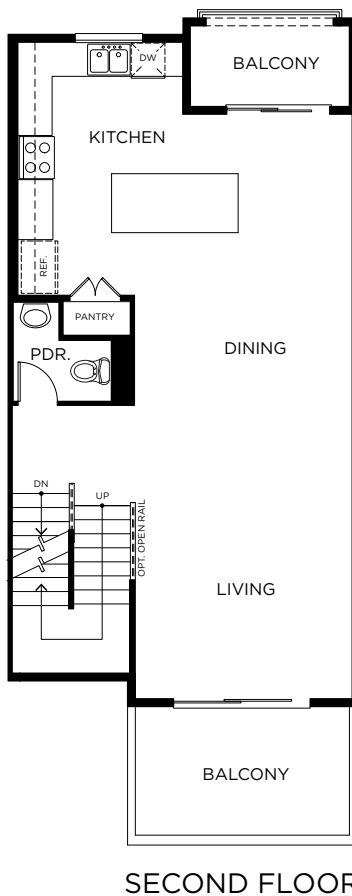

COPPERLEAF
 IronRidge

PLAN THREE

3 Bedroom
 3.5 Bath
 Approx. 1,800 Sq. Ft.

7A

7B

COPPERLEAF
IronRidge