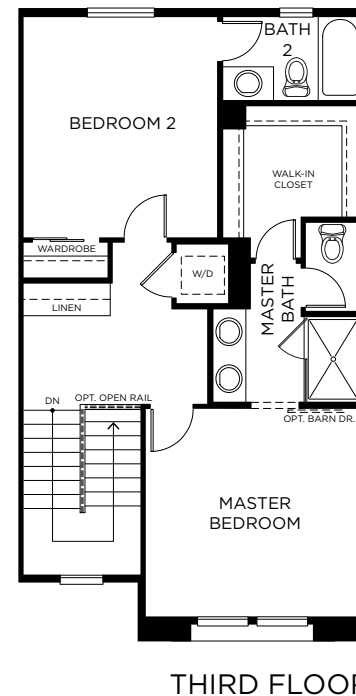

COPPERLEAF
 IronRidge

PLAN THREE

3 Bedroom
 3.5 Bath
 Approx. 1,800 Sq. Ft.

7A

7B

COPPERLEAF
IronRidge