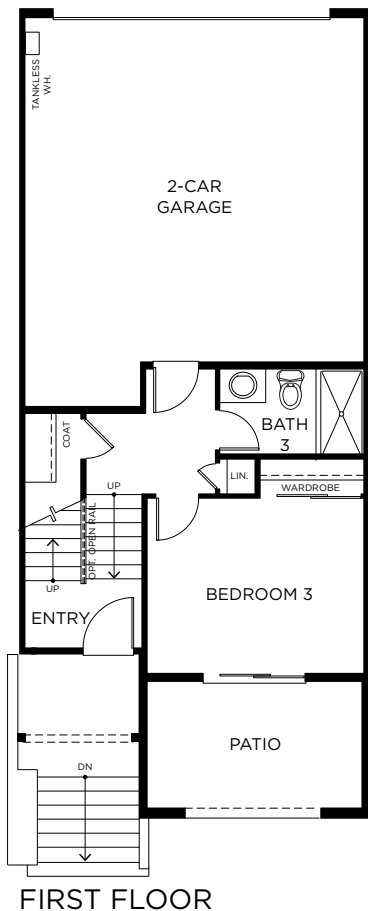

COPPERLEAF
 IronRidge

PLAN THREE

3 Bedroom
 3.5 Bath
 Approx. 1,800 Sq. Ft.

7A

7B

COPPERLEAF
IronRidge