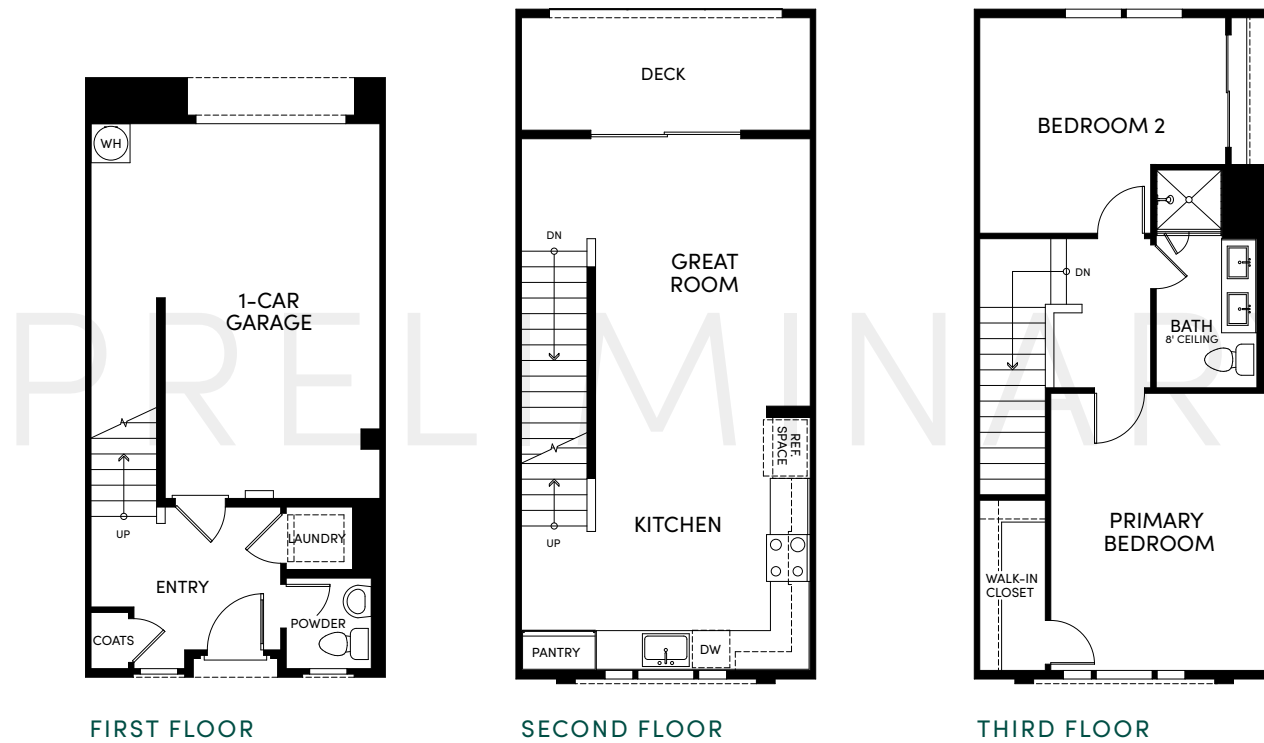

Residence

1

1,103 SQUARE FEET  
2 BEDROOMS  
1.5 BATHS  
1-CAR GARAGE

Residence 1 is only available through the City of Novato Affordable Housing Program.

PRELIMINARY